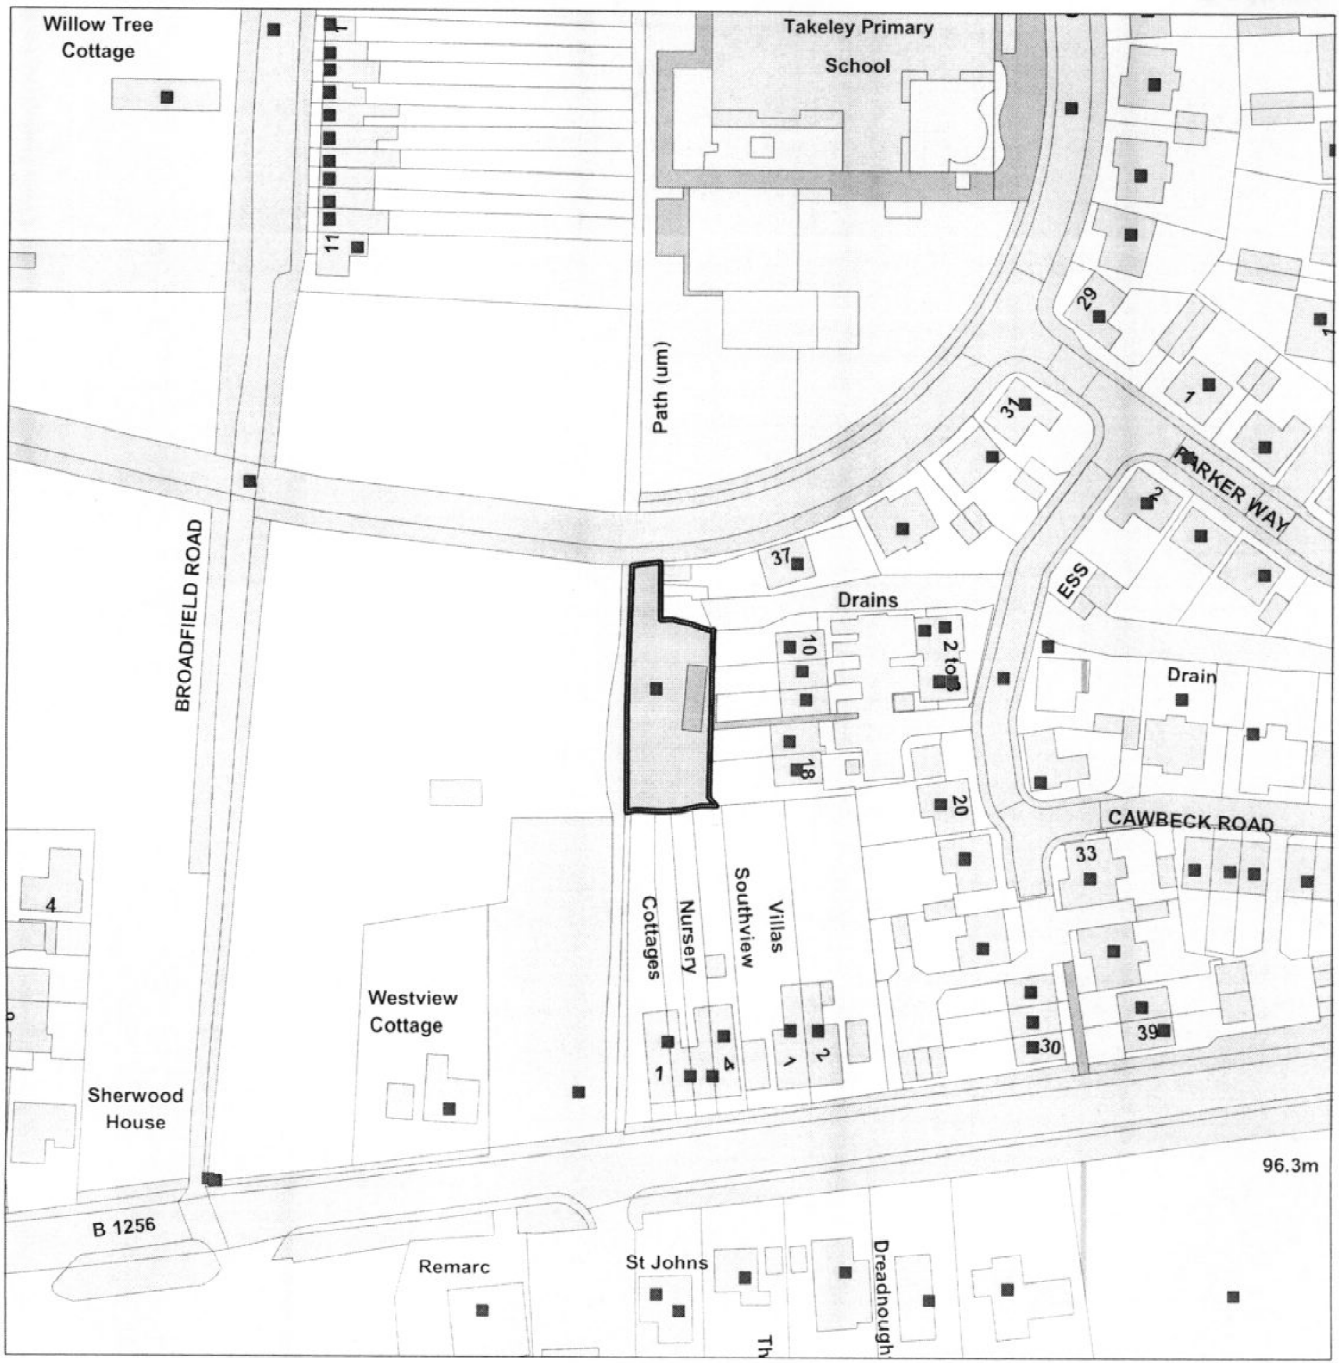

SCANNED

UTT/13/0768/FUL

Land Rear Of 1-4 Nursery Cottages, Dunmow Road, Takeley

Scale : 1:1250

Reproduced from the Ordnance Survey map with the permission of the Controller of Her Majesty's Stationery Office © Crown Copyright 2000.

Unauthorised reproduction infringes Crown Copyright and may lead to prosecution or civil proceedings.

Produced using ESRI (UK)'s MapExplorer 2.0 - <http://www.esriuk.com>

Organisation	UTTLESFORD DISTRICT COUNCIL
Department	PLANNING
Comments	
Date	24 April 2013
SLA Number	100018688 (2007)